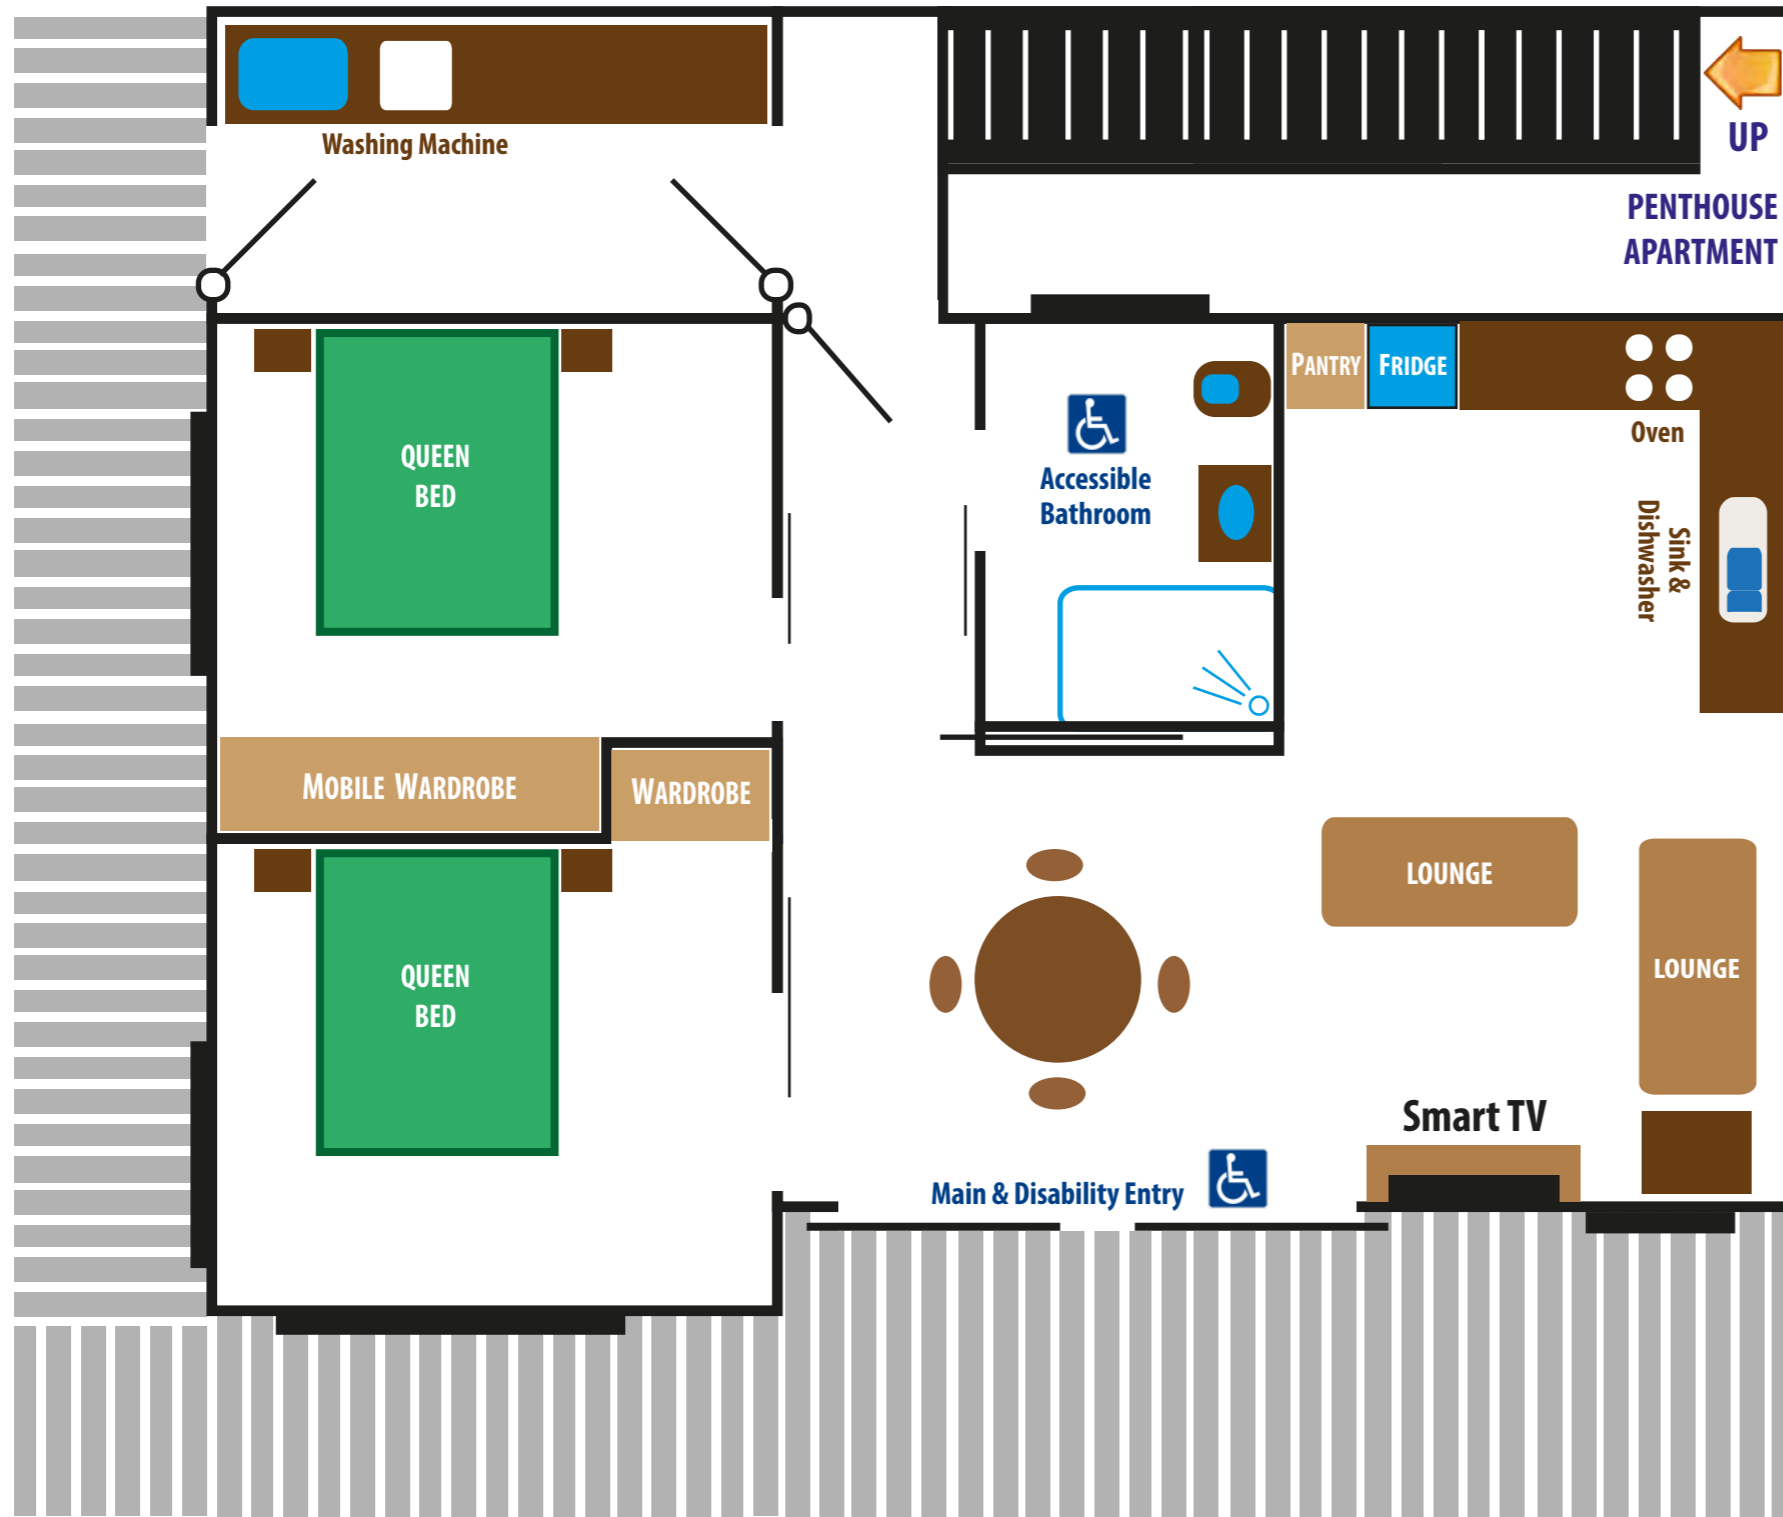

www.SunriseOnFalie.com.au

+61 (0) 417 897 715

Stay@SunriseOnFalie.com.au

Layout, Design and Fixtures great also for people with disabilities, including wheelchairs.

APARTMENT 2

Deluxe Retreat

15 Falie Court
American River
Kangaroo Island
South Australia 5221

← RAMP DOWN TO DELUXE APARTMENT 2 DECK FROM CARPARK →